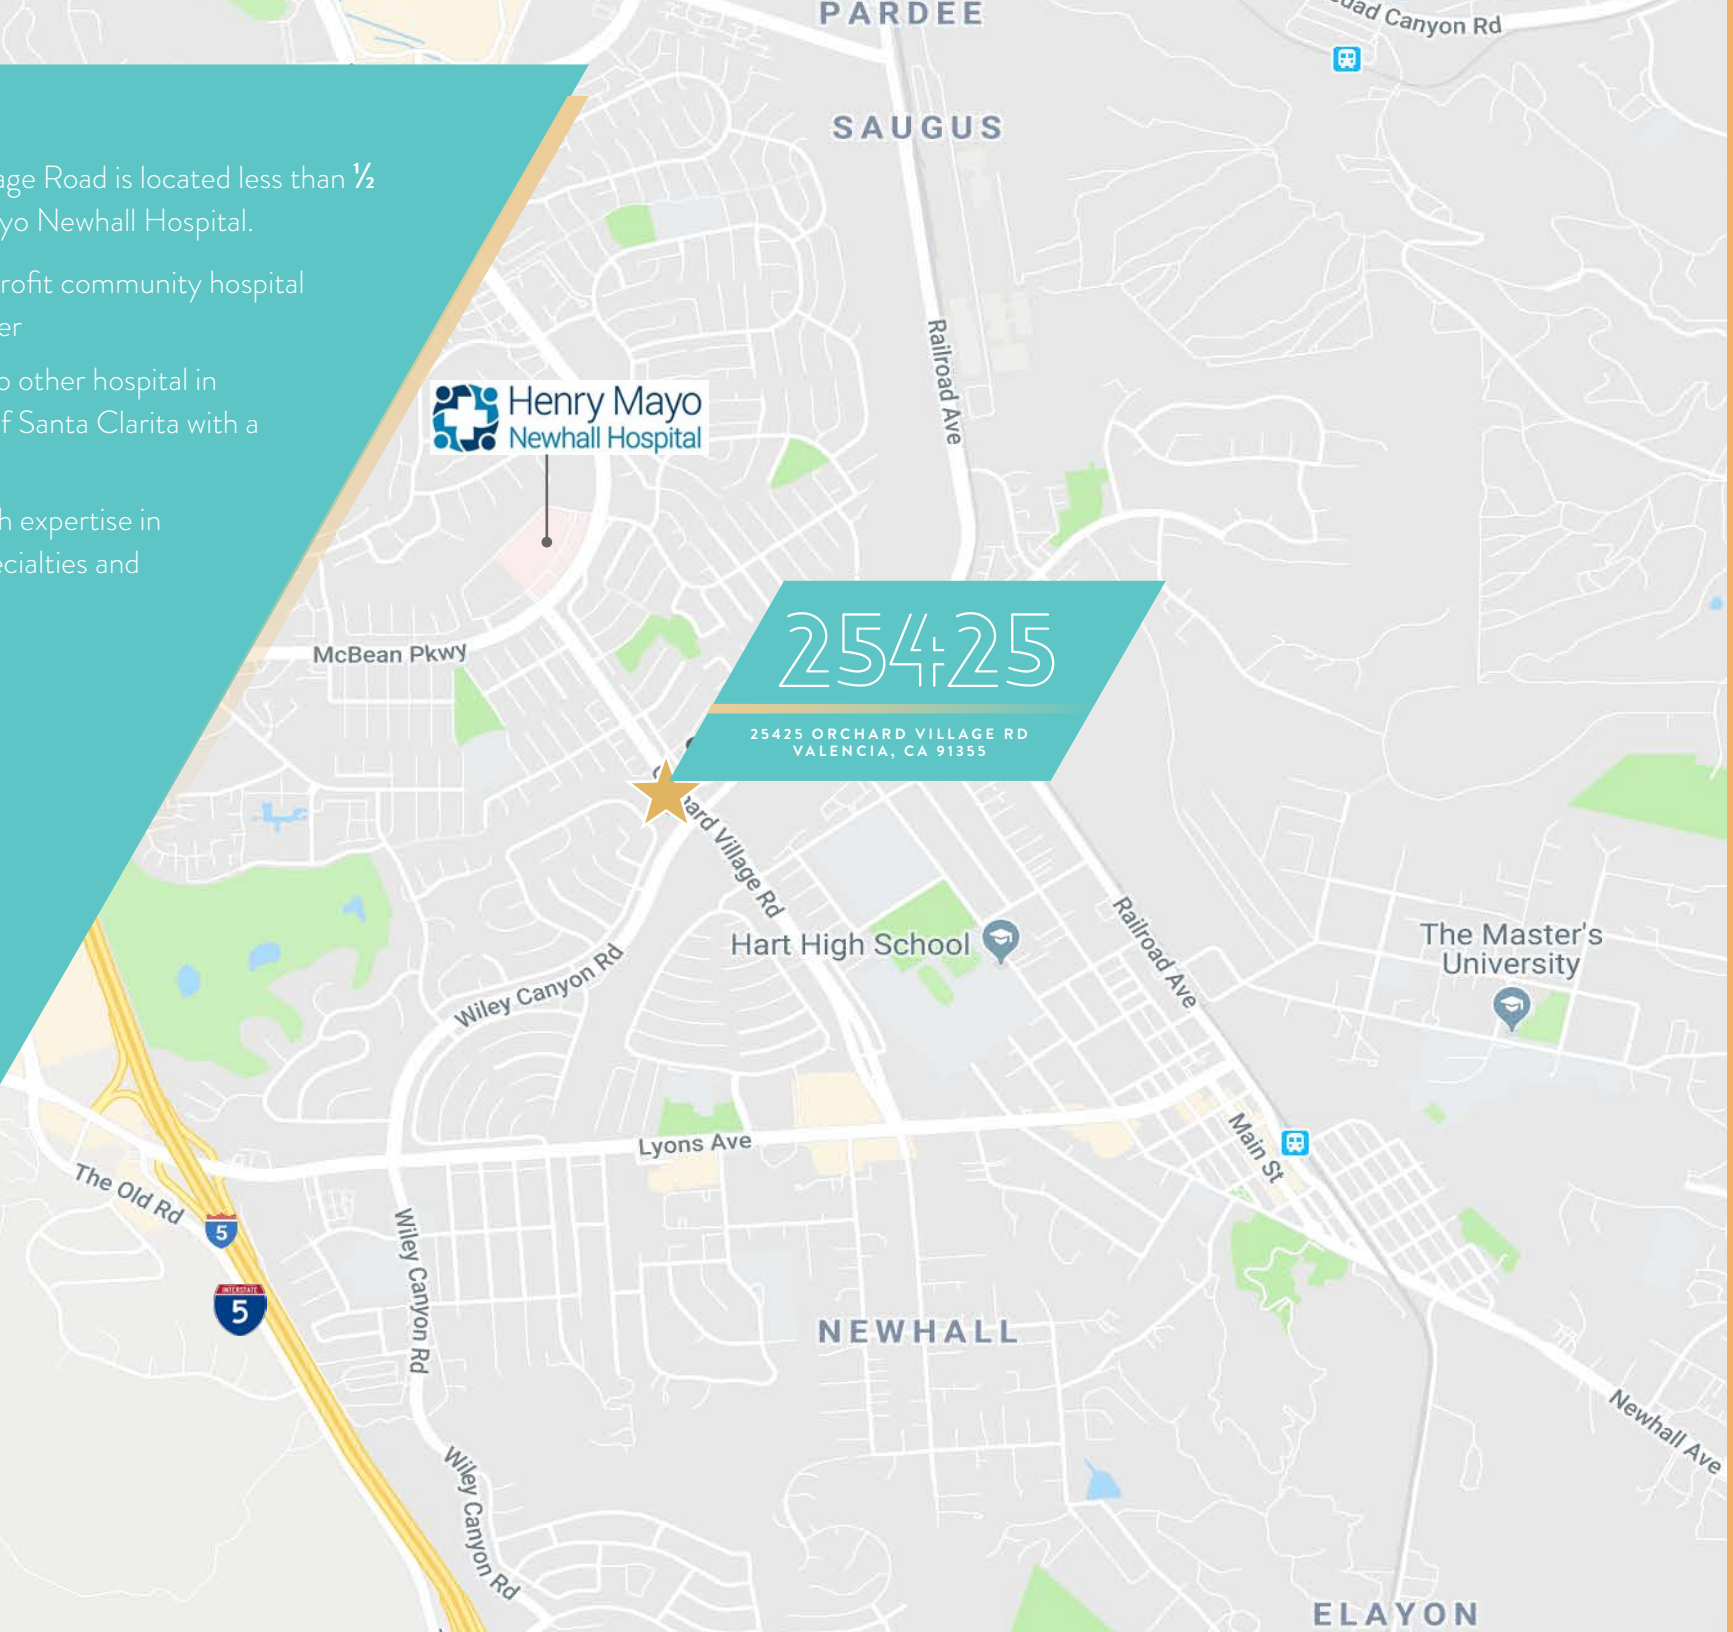

25425 Orchard Village Road is located less than 1/2 mile from Henry Mayo Newhall Hospital.

- + 238-bed, non-profit community hospital and trauma center
- + 4-Star Rating, no other hospital in 20-mile radius of Santa Clarita with a higher ranking
- + Medical staff with expertise in more than 71 specialties and subspecialties

25425

25425 ORCHARD VILLAGE RD
VALENCIA, CA 91355