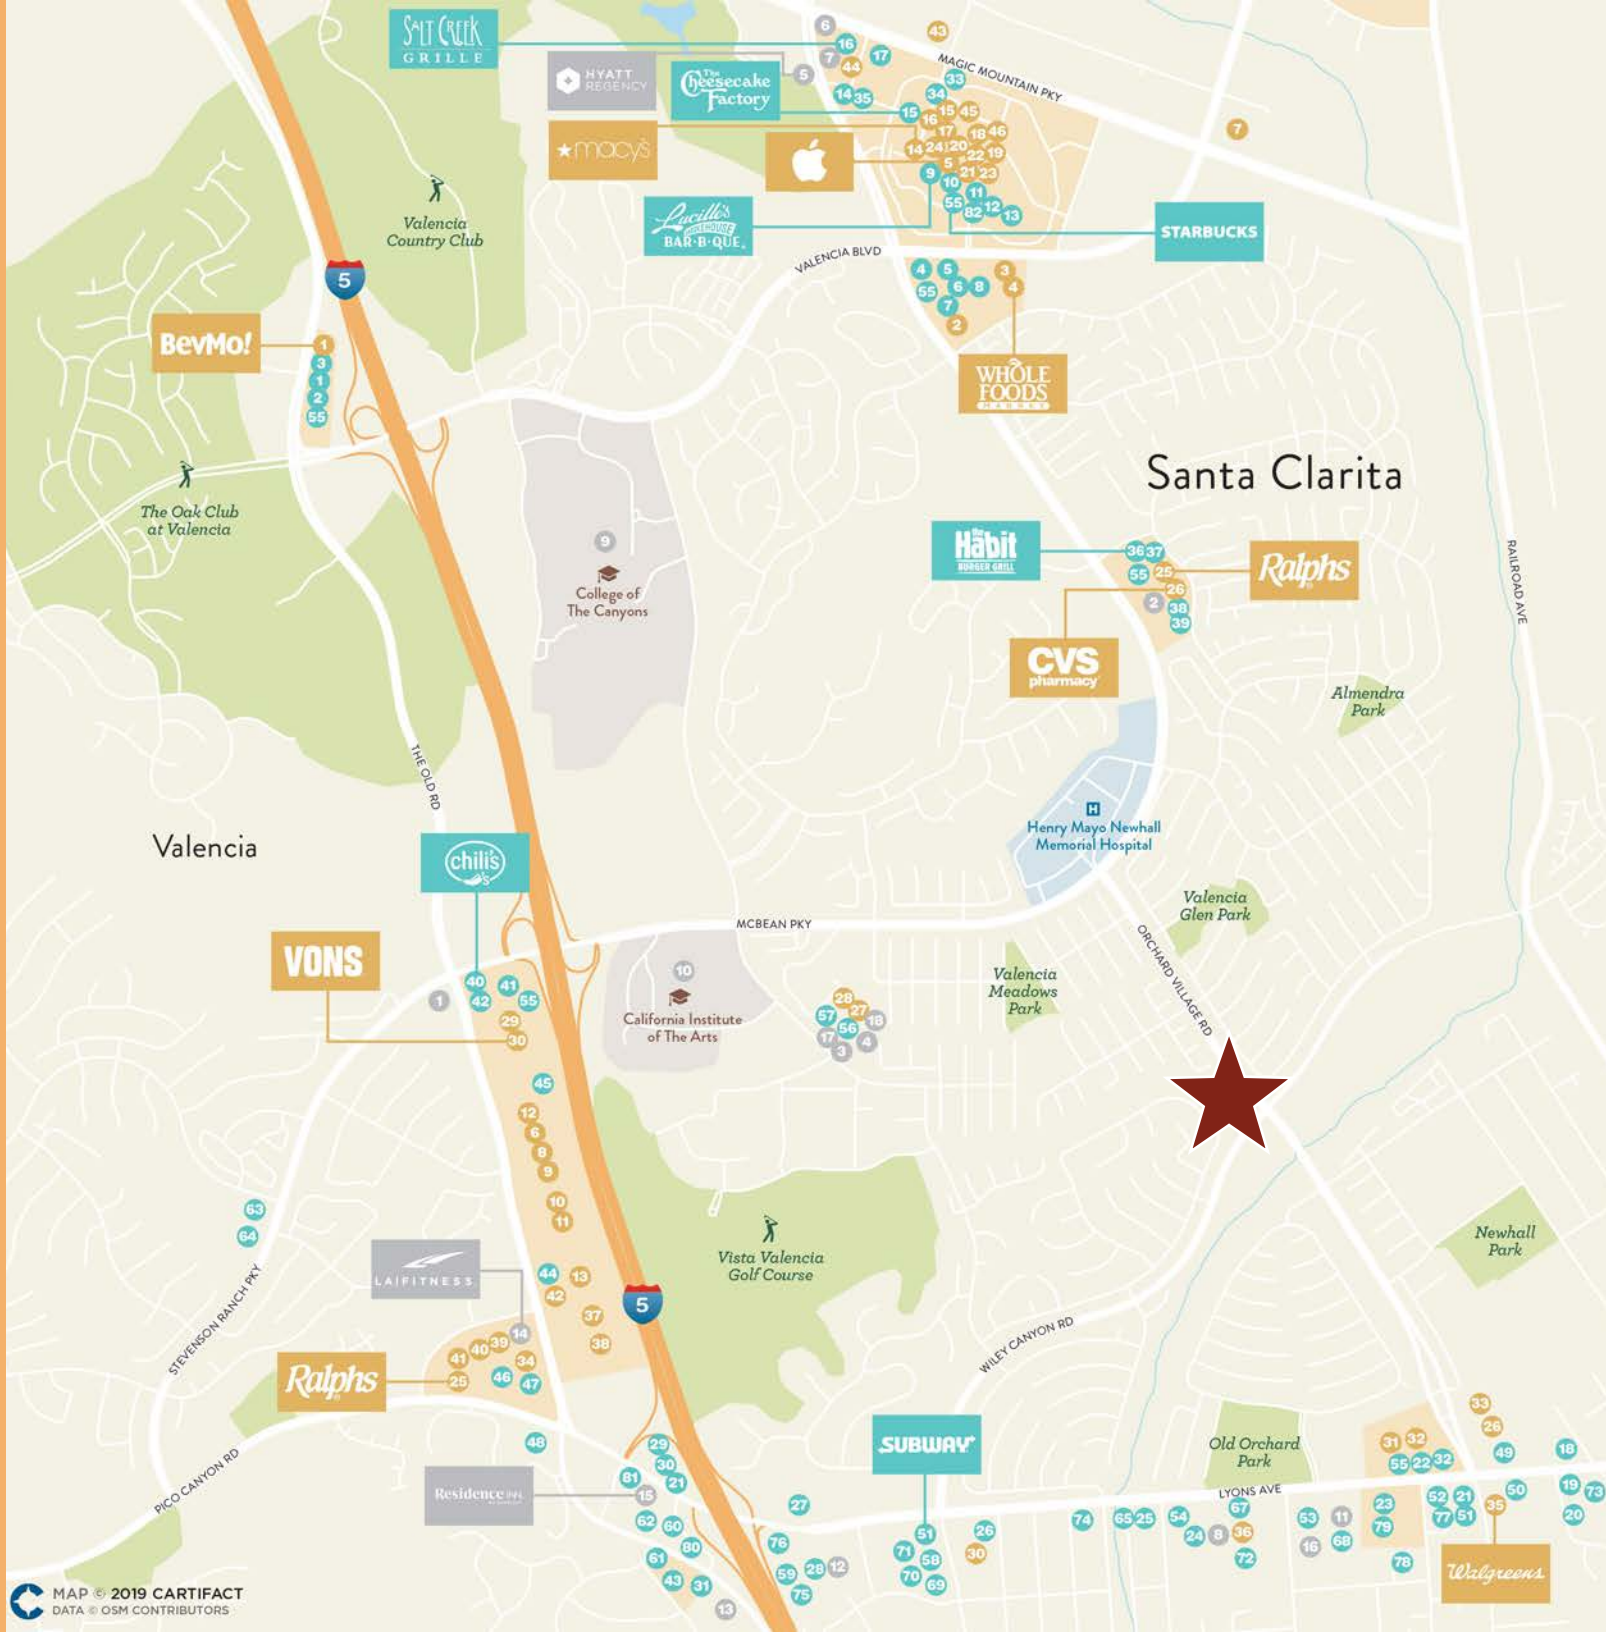

EATERIES

1 The LOCAL Pub & Grill	42 Pick Up Stix
2 Magic Pizza	43 Kinza Sushi
3 Fatburger	44 Wood Ranch BBQ & Grill
4 Corner Bakery Cafe	45 Claim Jumper
5 Pei Wei	46 Yamato
6 Cafe Rio Mexican Grill	47 Spumoni Pizza
7 Bowl Of Heaven	48 Coco's Bakery
8 Islands Restaurant	49 Sam's Flaming Grill
9 Lucille's Smokehouse Bar-B-Que	50 Round Table Pizza
10 Five Guys	51 Subway
11 Lazy Dog	52 Little Caesars Pizza
12 Wokcano	53 Hidden Havana Cuban Cafe
13 Solita	54 Mandarin Wong Chinese
14 BJ's Restaurant & Brewhouse	55 Starbucks
15 The Cheesecake Factory	56 Nealie's Skillet
16 Salt Creek Grille	57 JJ's Bar & Grill
17 Buca di Beppo	58 Arceci Pizza & Pasta
18 Noche Azul	59 Genghis Khan
19 Papa John's Pizza	60 In-N-Out Burger
20 Panini Palace	61 Chuy's Stevenson Ranch
21 Carl's Jr.	62 Denny's
22 The Social	63 Rita's Italian Ice
23 Popeyes Louisiana Kitchen	64 Stevenson Donuts & Bakery
24 Burgerim	65 Bricks
25 Grand Panda	66 Final Score
26 Don Cucco	67 Coffee Kiosk
27 Wendy's	68 Light & Healthy Sushi
28 Vincenzo's Newhall Pizza	69 Rose & Crown
29 El Pollo Loco	70 S & S Donut
30 IHOP	71 Tutti Frutti Frozen Yogurt
31 Outback Steakhouse	72 Lily's Cafe
32 Domino's Pizza	73 Cathy's Delicatessen
33 Chick-fil-A	74 Doc's Inn
34 Saddle Ranch Chop House	75 Shooters Bar & Billiards
35 Larsen's Steakhouse	76 Burger King
36 The Habit Burger Grill	77 Yum Yum Donuts
37 Alamo Restaurant	78 Eat Real Cafe
38 Jimmy John's	79 Pizza Hut
39 Dinks Deli & Bagel Bakery	80 McDonald's
40 Chili's Grill & Bar	81 Taco Bell
41 Urbane Cafe	82 Souplantation

SHOPPING

1 BevMo!	24 Williams-Sonoma
2 Kohl's	25 Ralphs
3 Val Surf	26 CVS
4 Whole Foods Market	27 Sunrise Spirits & Food Co
5 Apple	28 The Book Exchange
6 Michaels	29 Sally Beauty
7 Barnes & Noble	30 Vons
8 Famous Footwear	31 Vallarta Supermarkets
9 Cost Plus World Market	32 Rite Aid
10 Old Navy	33 ALDI
11 Marshalls	34 GNC
12 T-Mobile	35 Walgreens
13 Staples	36 Smart & Final Extra!
14 Macy's	37 Bed Bath & Beyond
15 Forever 21	38 Walmart
16 LOFT	39 Stein Mart
17 Aldo	40 Guitar Center
18 JCPenney	41 PetSmart
19 H&M	42 Camping World
20 Free People	43 Target
21 lululemon	44 YogaWorks
22 Michael Kors	45 Express
23 Janie and Jack	46 Steve Madden

OTHER

1 Chuck E. Cheese's	10 California Institute of The Arts
2 Orangetheory Fitness	11 Arcane Escape Rooms
3 SkinObsession	12 Shooters Bar & Billiards
4 United States Postal Service	13 Hampton Inn
5 Hyatt Regency	14 LA Fitness
6 Edwards Valencia 12 & IMAX	15 Residence Inn by Marriott
7 Gold's Gym	16 Hot Yogs Haven
8 Valencia Lanes	17 Apollo's Barber Shop
9 College of The Canyons	18 Movers Valencia